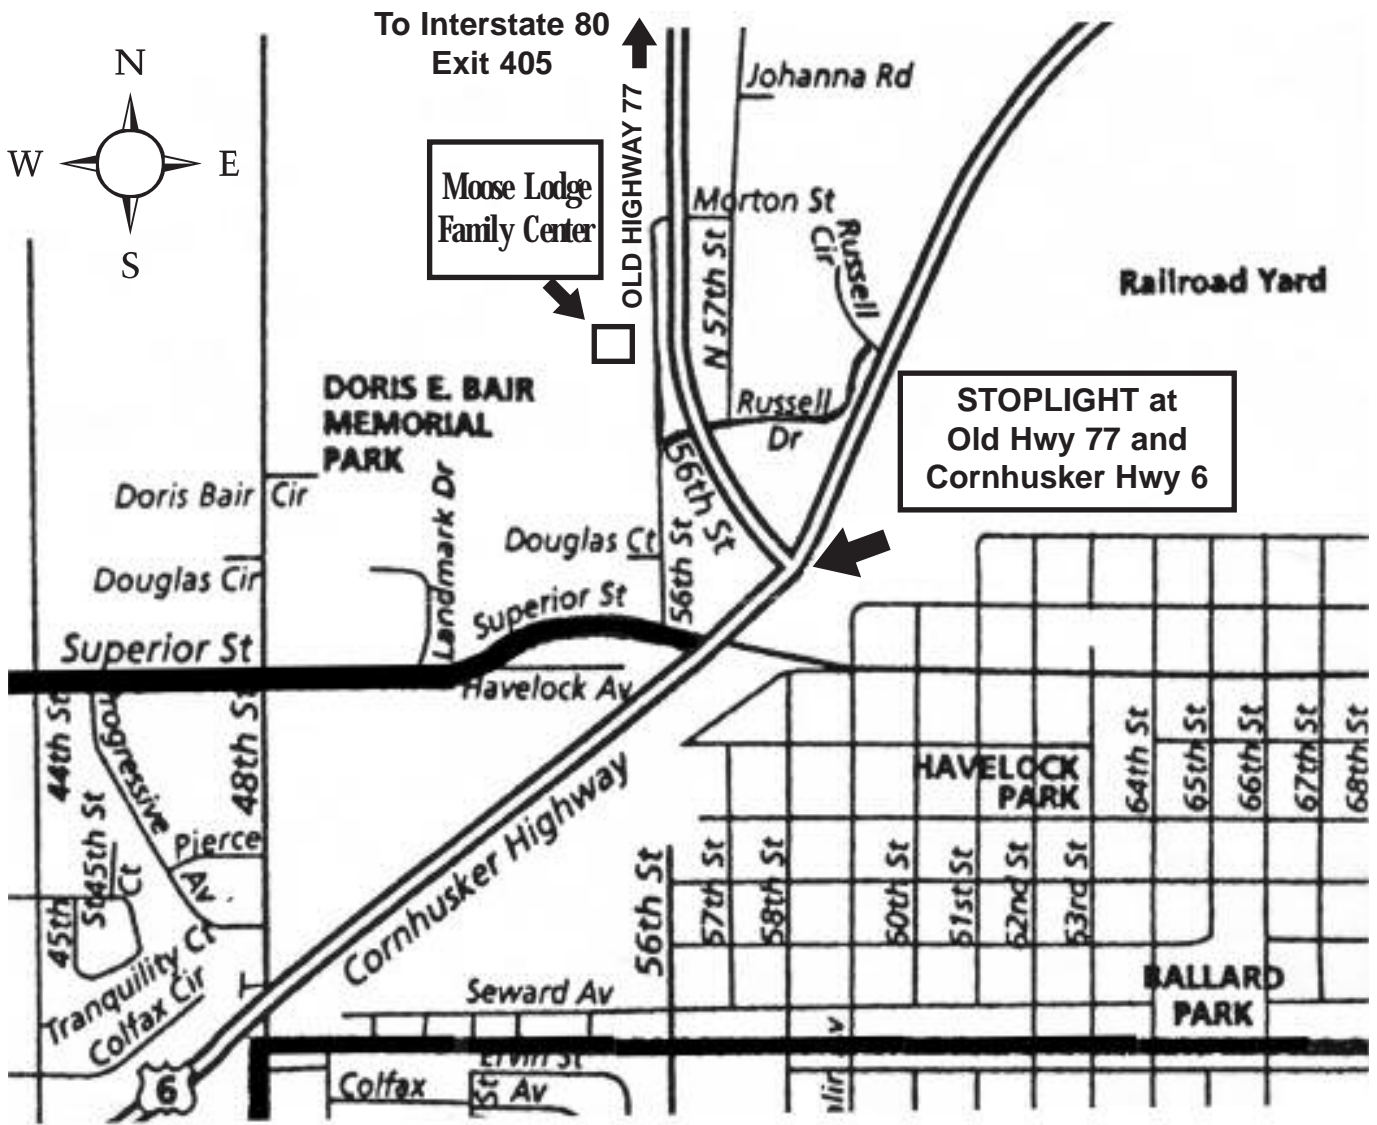

Public
Welcome

Wear your
Kroj
(Czech costume)

Directions to Moose Club from Cornhusker Highway: At stoplight on North 56th Street and Old Highway 77, turn North a short distance to Russell Drive (*at Orscheln billboard*), turn left to cross over to North 56th Street, turn right (North) and proceed approximately 2 to 3 blocks to Moose Club on your left at their billboard. (Extra parking on the lot northwest of the building.)